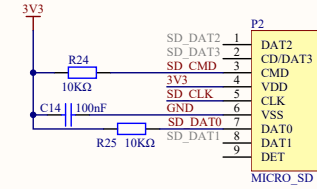

GW3323 Core

Interface

SD Card

USB TO UART

Title		
Size	Number	Revision
A3		
Date:	2024/12/4	Sheet of
File:	FA \PrinterControl GW3323 v1	1