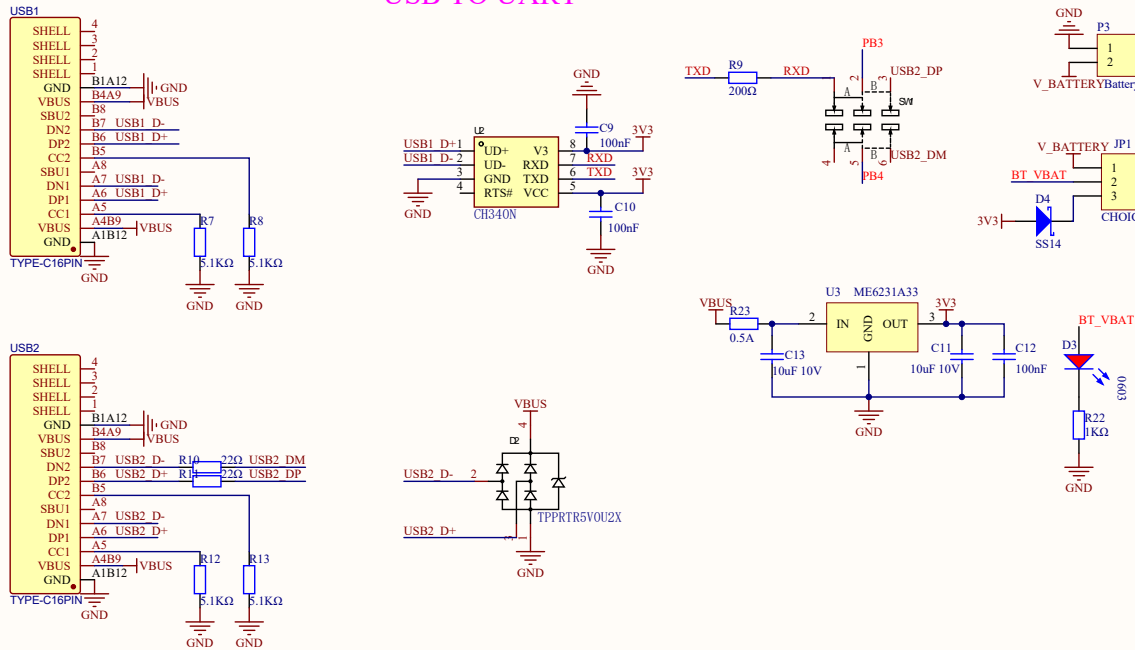

GW3323 Core

Interface

SD Card

USB TO UART

Title		
Size	Number	Revision
A3		
Date:	2024/12/4	Sheet of
File:	FA \PrinterControl GW3323 v1	1