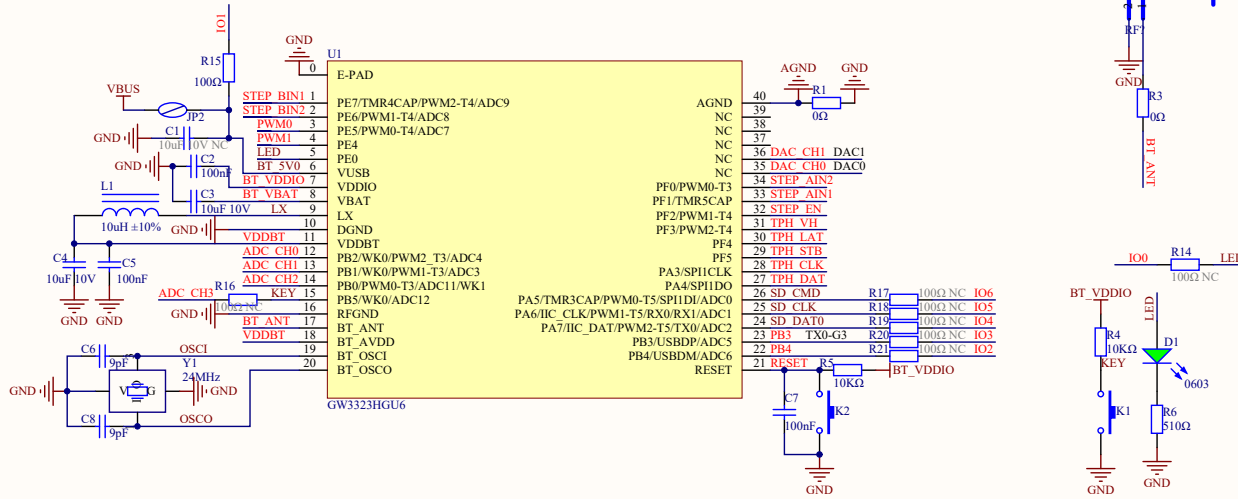

GW3323 Core

Interface

SD Card

USB TO UART

Title		
Size	Number	Revision
A3		
Date:	2024/12/4	Sheet of
File:	FA \PrinterControl GW3323 v1	1