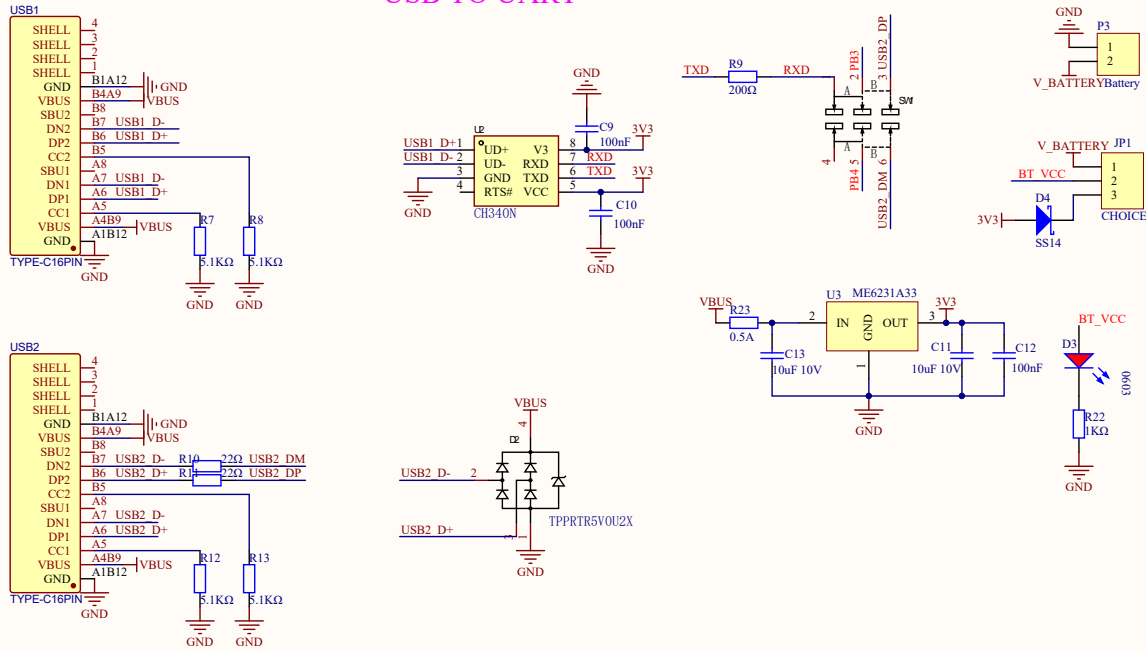

GW3323 Core

Interface

SD Card

USB TO UART

Title		
Size	Number	Revision
A3		
Date:	2024/12/4	Sheet of
File:	FA	\\PrinterControl_GW3323HU6\GW3323HU6\Byr1.0.SchDoc