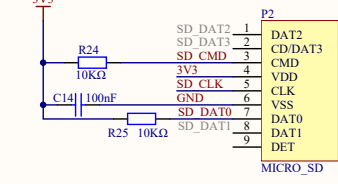

GW3323 Core

Interface

SD Card

USB TO UART

Title		
Size	Number	Revision
A3		
Date:	2024/12/4	Sheet of
File:	FA	\\PrinterControl_GW3323HU6\GW3323HU6\Byr1.0.SchDoc