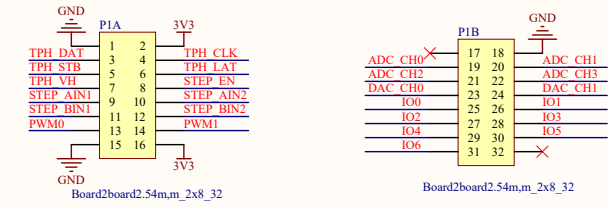

GW3323 Core

Interface

SD Card

USB TO UART

Title		
Size	Number	Revision
A3		
Date:	2024/12/4	Sheet of
File:	FA	\\PrinterControl_GW3323HU6\GW3323HU6\Byr1.0.SchDoc