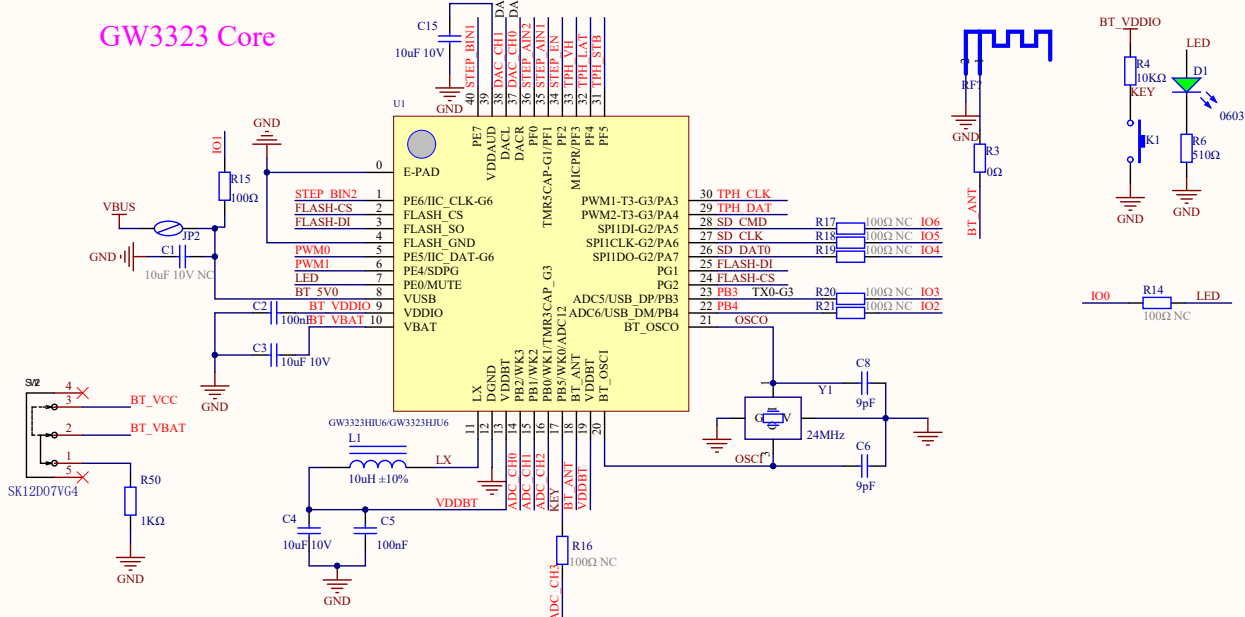

GW3323 Core

Interface

SD Card

USB TO UART

Title		
Size	Number	Revision
A3		
Date:	2024/12/4	Sheet of
File:	FA	\\PrinterControl_GW3323HU6\GW3323HU6\Byr1.0.SchDoc